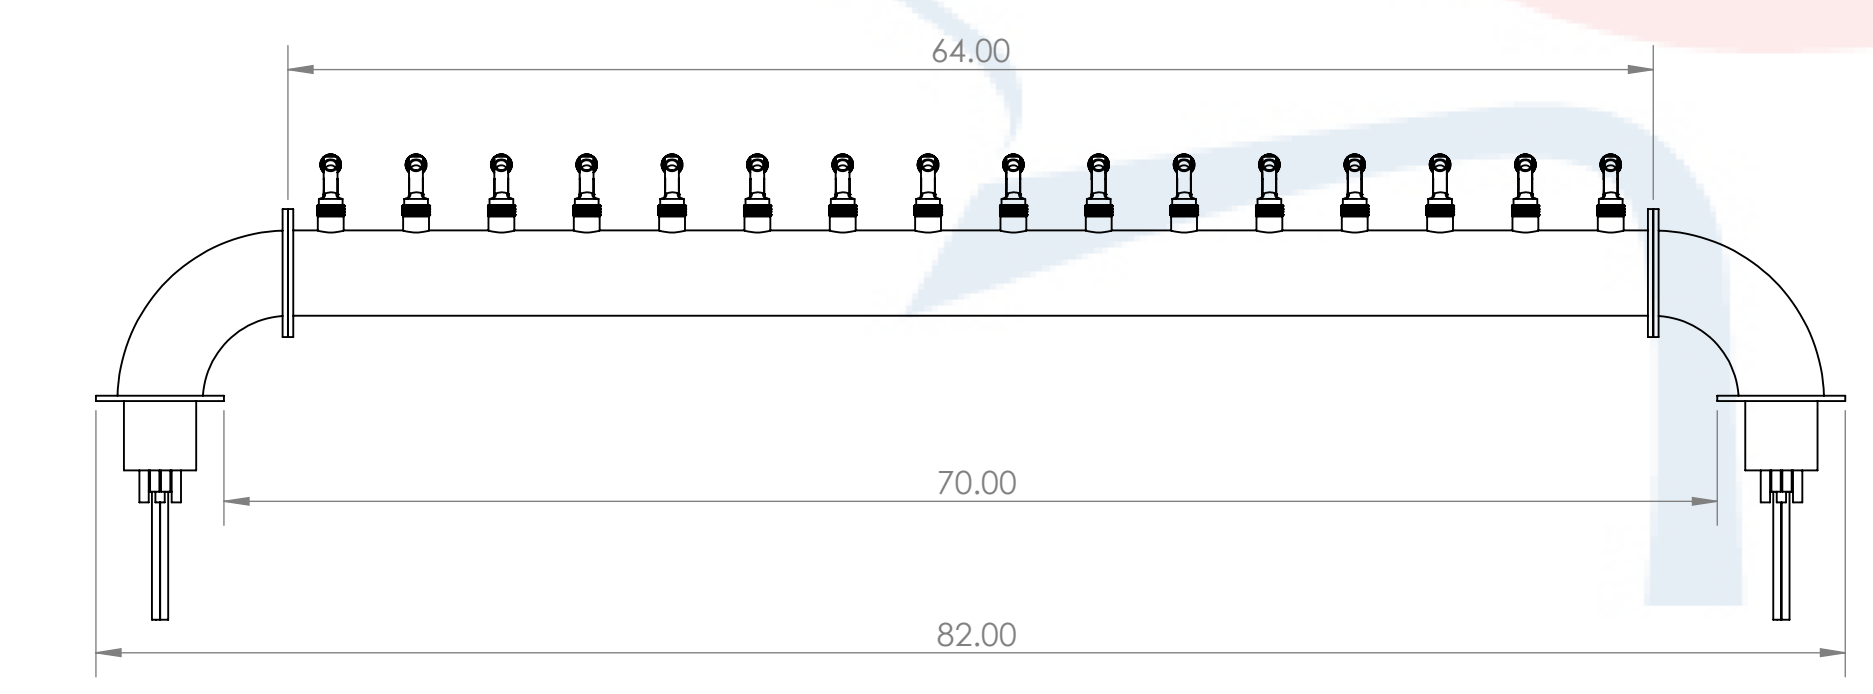

Isometric View
(For reference purpose only)

304SS tube connected to CBS NSF Flexible Total Barrier Tubing to 15lbs of Restriction

Name		Date		Title:	
Drawn by:	Canadian Beverage Supply Inc.	11/21/2022		16 Tap Lions Gate WM Tower	
Approved by:	VP Sales				
Material:	304 SS	Finish:	Polished SS	Part Number:	Revision:
Unless otherwise mentioned, dimensions are <u>inches</u>				SCALE: 1:9	SHEET 1 OF 1

16 Tap Lions Gate WM Tower

Part Number: BB102645-16SSCK
Revision:

Unless otherwise mentioned, dimensions are inches
SCALE: 1:9
SHEET 1 OF 1