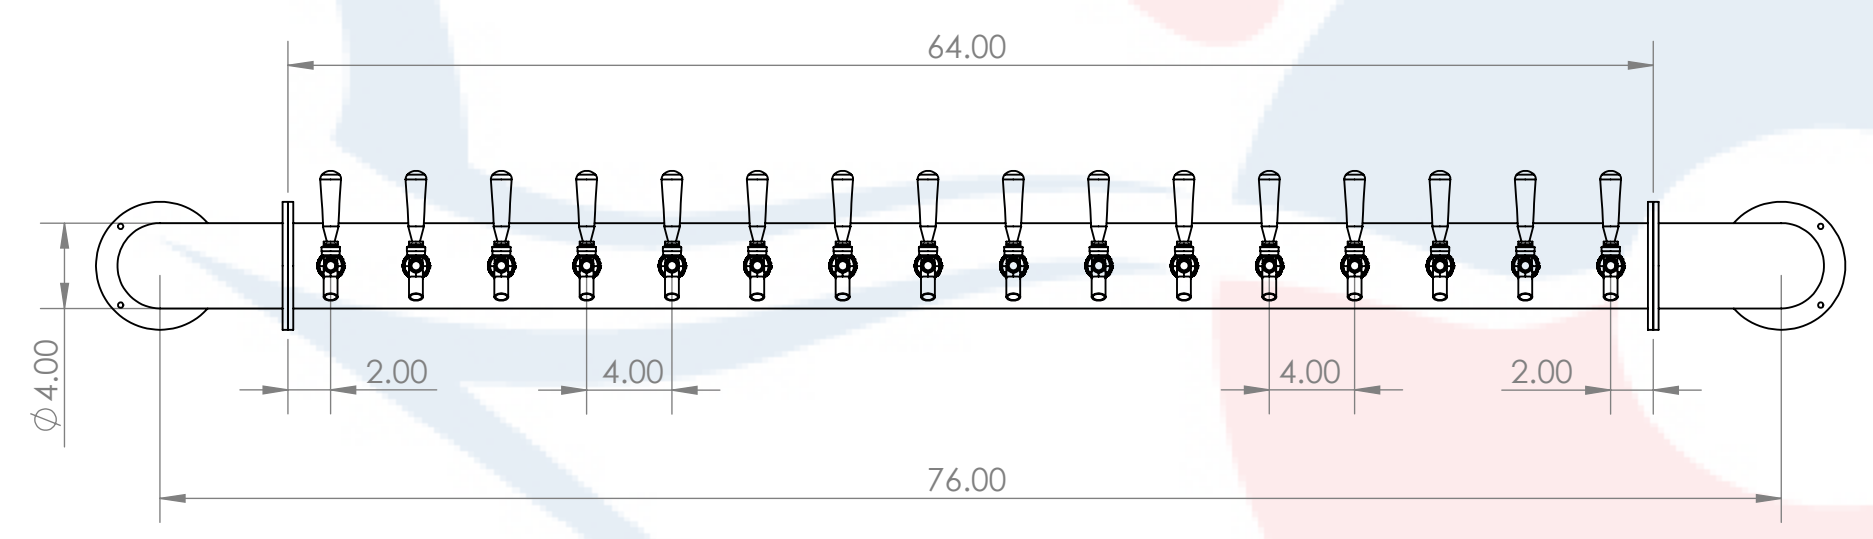

Isometric View
(For reference purpose only)

304SS tube connected to CBS NSF Flexible Total Barrier Tubing to 15lbs of Restriction

Name		Date		Title:	
Drawn by:	Canadian Beverage Supply Inc.	11/21/2022		16 Tap Lions Gate WM Tower	
Approved by:	VP Sales				
Material:	304 SS	Finish:	Polished SS	Part Number:	Revision:
Unless otherwise mentioned, dimensions are <u>inches</u>				SCALE: 1:9	SHEET 1 OF 1

16 Tap Lions Gate WM Tower

Part Number: BB102645-16SSCK
Revision:

Unless otherwise mentioned, dimensions are inches
SCALE: 1:9
SHEET 1 OF 1