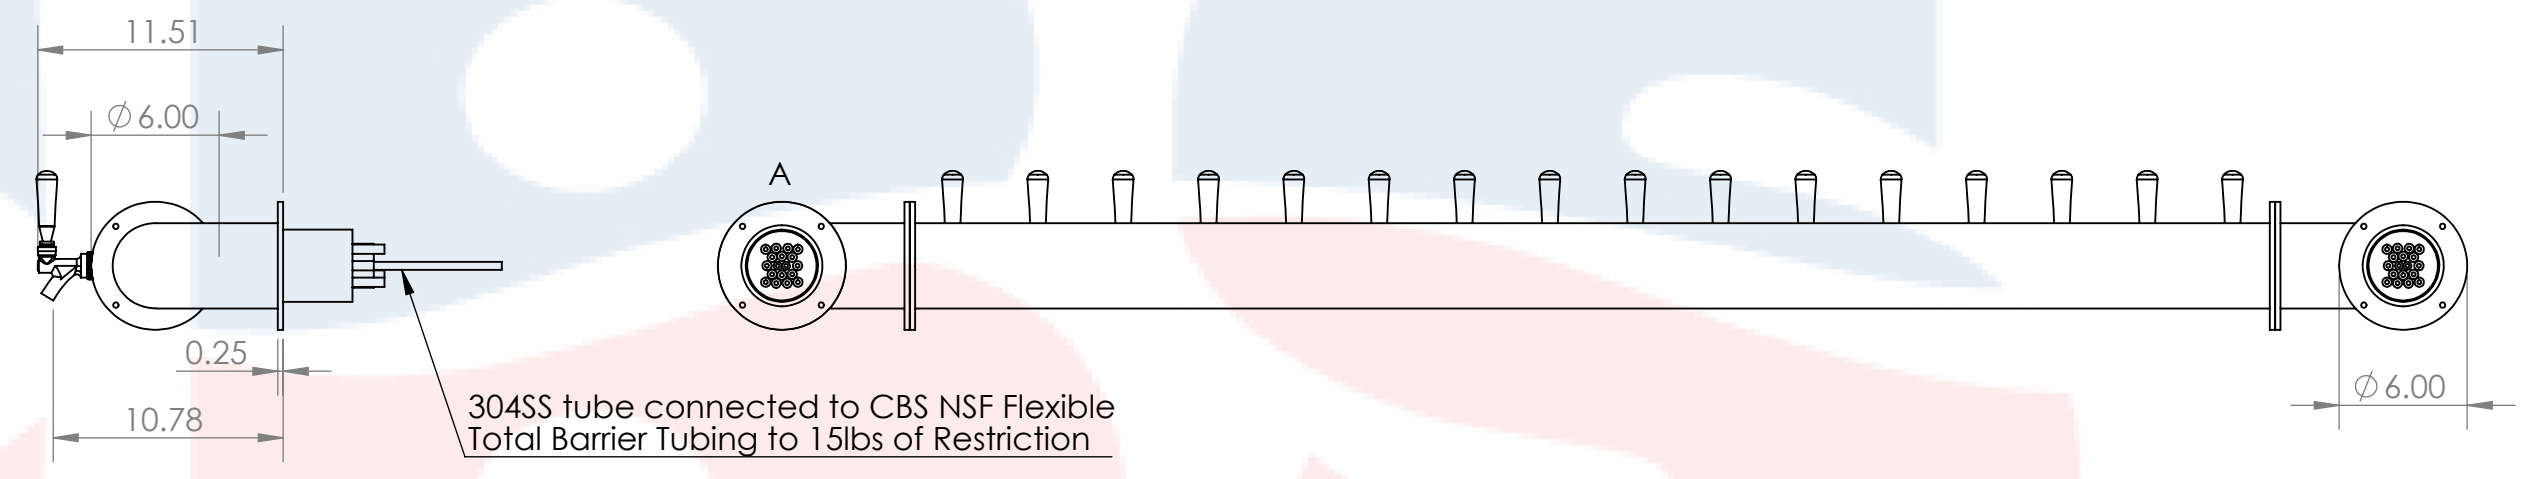

Isometric View
(For reference purpose only)

304SS tube connected to CBS NSF Flexible Total Barrier Tubing to 15lbs of Restriction

Name		Date		Title:	
Drawn by:	Canadian Beverage Supply Inc.	11/21/2022		16 Tap Lions Gate WM Tower	
Approved by:	VP Sales				
Material:	304 SS	Finish:	Polished SS	Part Number:	Revision:
Unless otherwise mentioned, dimensions are <u>inches</u>				SCALE: 1:9	SHEET 1 OF 1

16 Tap Lions Gate WM Tower

Part Number: BB102645-16SSCK
Revision:

Unless otherwise mentioned, dimensions are inches
SCALE: 1:9
SHEET 1 OF 1