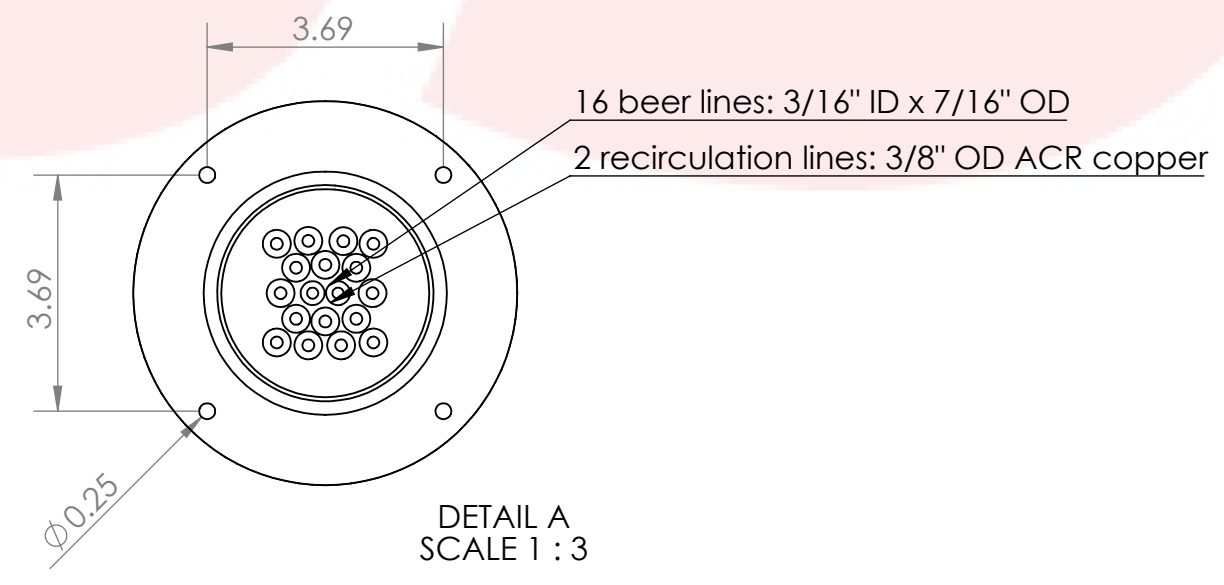

Isometric View
(For reference purpose only)

304SS tube connected to CBS NSF Flexible Total Barrier Tubing to 15lbs of Restriction

Name		Date		Title:	
Drawn by:	Canadian Beverage Supply Inc.	11/21/2022		16 Tap Lions Gate WM Tower	
Approved by:	VP Sales				
Material:	304 SS	Finish:	Polished SS	Part Number:	Revision:
Unless otherwise mentioned, dimensions are <u>inches</u>				SCALE: 1:9	SHEET 1 OF 1

16 Tap Lions Gate WM Tower

Part Number: BB102645-16SSCK
Revision:

Unless otherwise mentioned, dimensions are inches
SCALE: 1:9
SHEET 1 OF 1